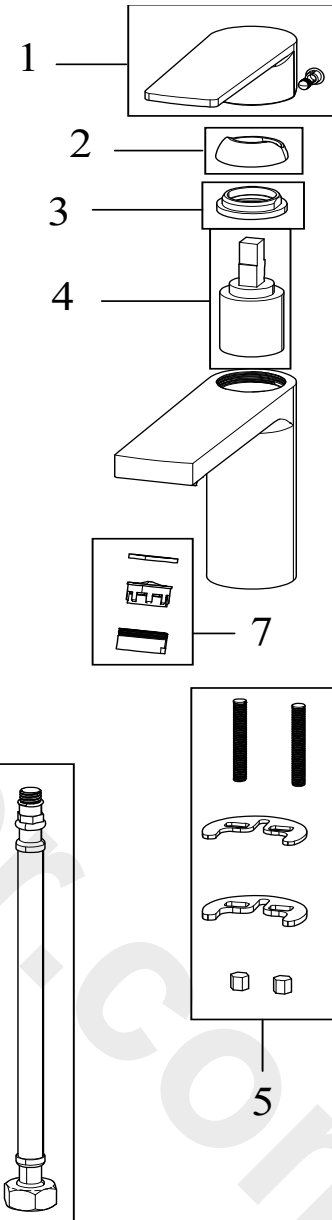

Product Code: SOH BASNW C

Revision: D1

1	Handles, grub screws and caps
2	Shroud
3	Retaining Nut
4	Cartridge
5	C' Clamp Kit
6	Flexible Hoses
7	Anti Splash
8	Plinth